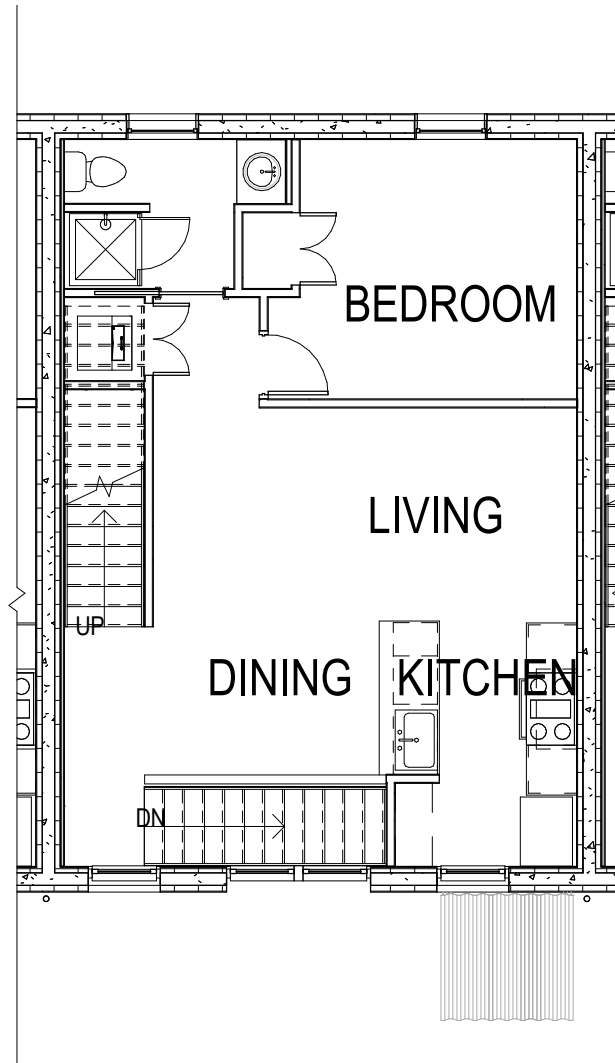

HUMMEL
 a: 2785 North Bogus Basin Road
 Boise, Idaho 83702
 p: (208)343.7523
 f: (208)343.0940

FIRST FLOOR

Project number	17010
Date	11/28/17
Drawn by	Author

01

HUMMEL
 a: 2785 North Bogus Basin Road
 Boise, Idaho 83702
 p: (208)343.7523
 f: (208)343.0940

SECOND FLOOR

Project number	17010
Date	11/28/17
Drawn by	Author

02

HUMMEL
 a: 2785 North Bogus Basin Road
 Boise, Idaho 83702
 p: (208)343.7523
 f: (208)343.0940

THIRD FLOOR

Project number	17010
Date	11/28/17
Drawn by	Author