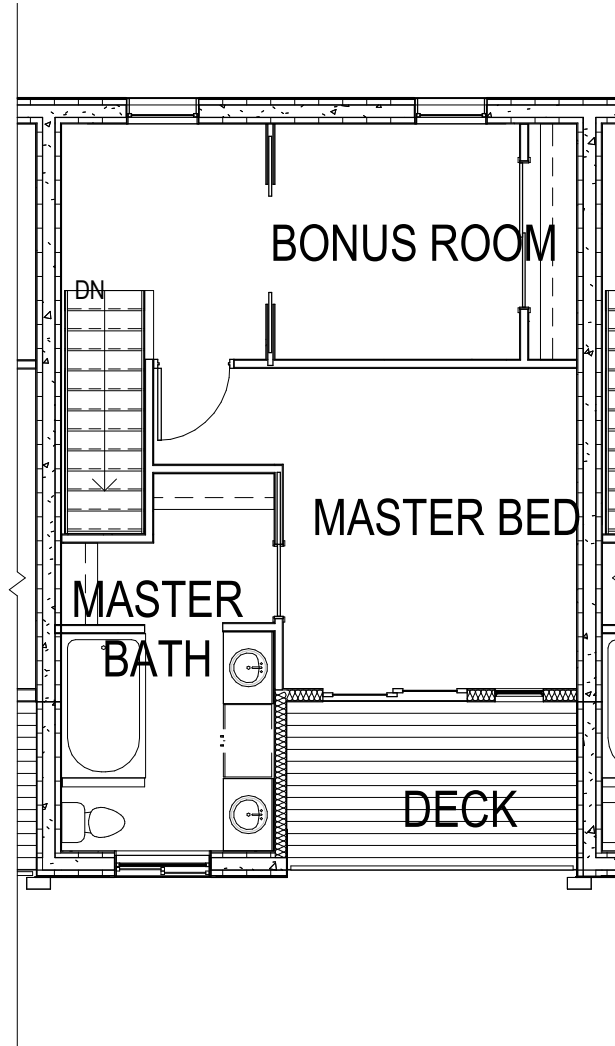

HUMMEL
 a: 2785 North Bogus Basin Road
 Boise, Idaho 83702
 p: (208)343.7523
 f: (208)343.0940

FIRST FLOOR

Project number	17010
Date	11/28/17
Drawn by	Author

01

HUMMEL
 a: 2785 North Bogus Basin Road
 Boise, Idaho 83702
 p: (208)343.7523
 f: (208)343.0940

SECOND FLOOR

Project number	17010
Date	11/28/17
Drawn by	Author

02

HUMMEL
 a: 2785 North Bogus Basin Road
 Boise, Idaho 83702
 p: (208)343.7523
 f: (208)343.0940

THIRD FLOOR

Project number	17010
Date	11/28/17
Drawn by	Author